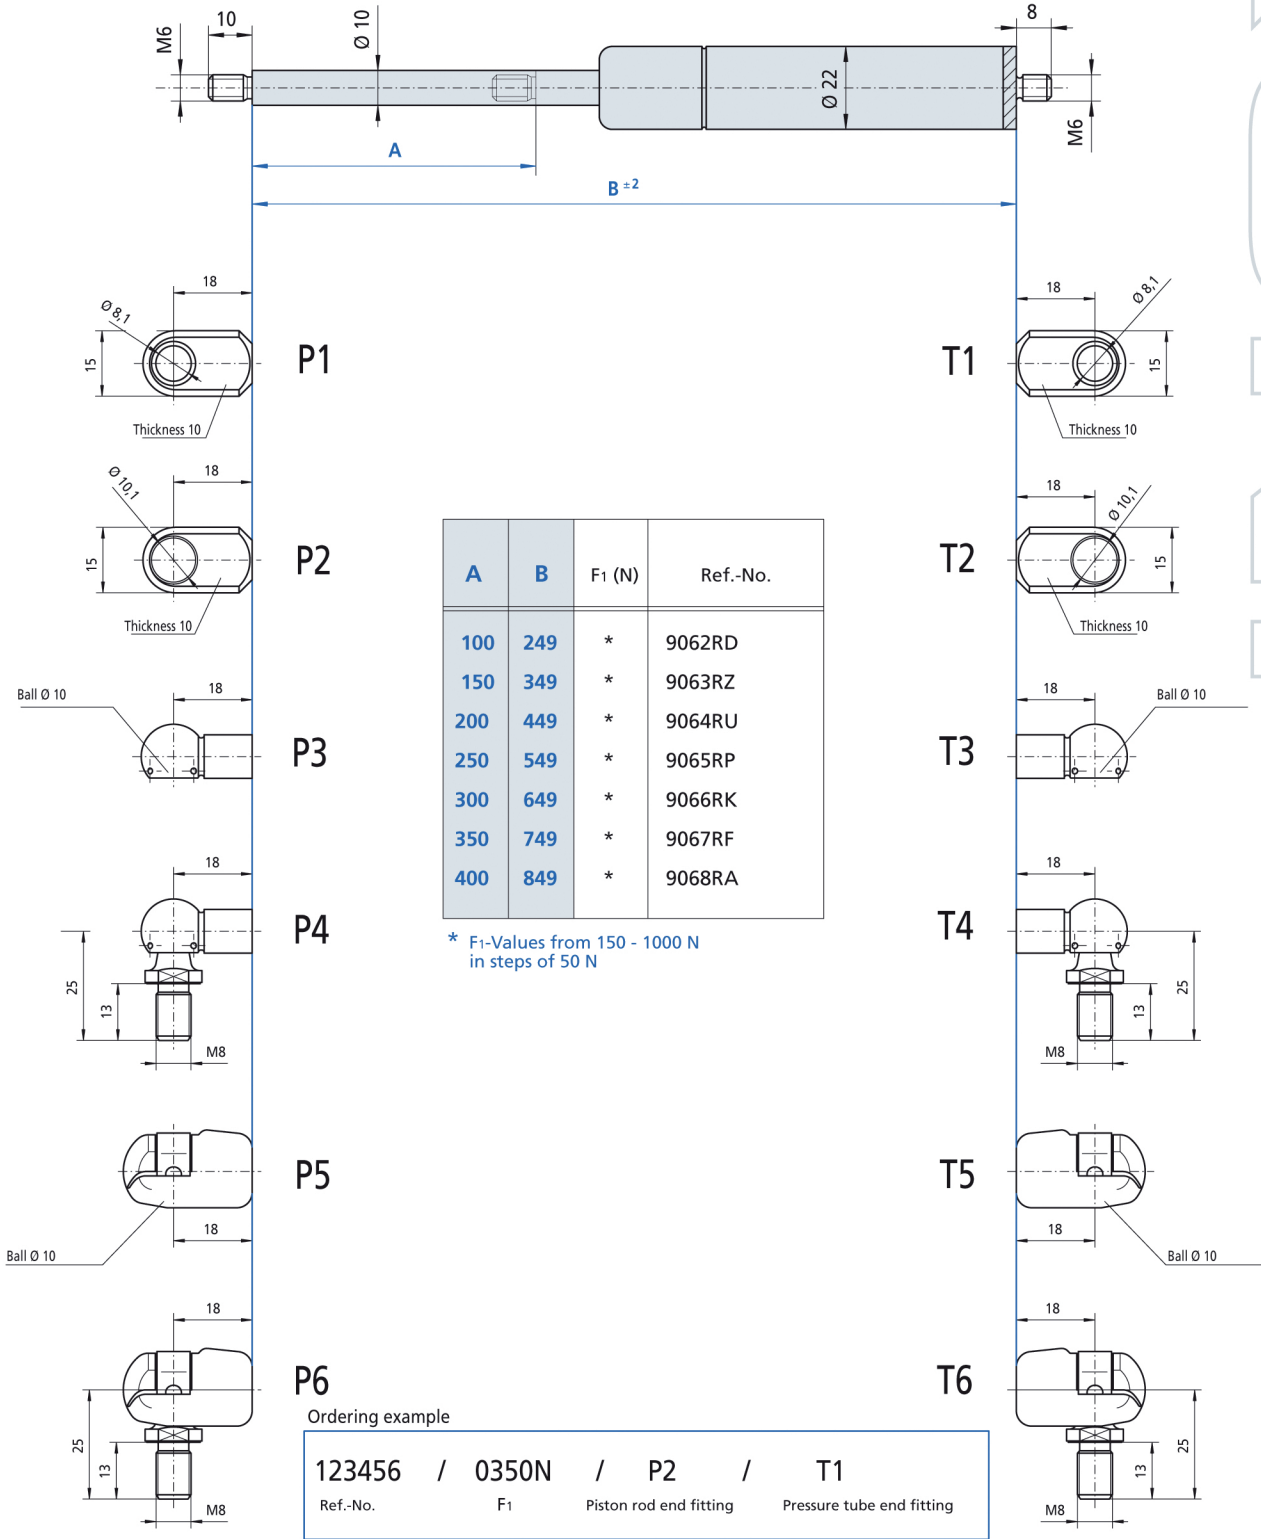

INOX-Line-Stainless Steel Gas Springs Assembly Programme 10/22

INOX

Installation according to STAB-Spec.10005625
 Dimensions in mm / We reserve the right to make modifications